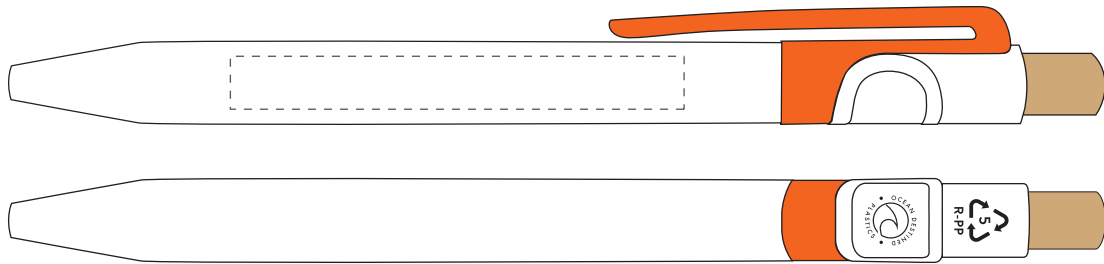

| | | |
|-----------|------------|-------------------------|
| Your Ref: | Quantity: | Product Code: TPC000118 |
| Our Ref: | Version: 1 | Product Colour: AMBER |

PRINTING CONCERNS:**PRODUCT INFO:**

We stock this item in the following colours

**PANTONE REFERENCE(S)**

- Colour 1
- Colour 2

ARTWORK SCALE 100%

Product Image for visualisation
- colours may vary

ARTWORK SCALE 100%
Max print area: 60mm x 7mm

The dashed line is to demonstrate print area and will not appear on your printed item